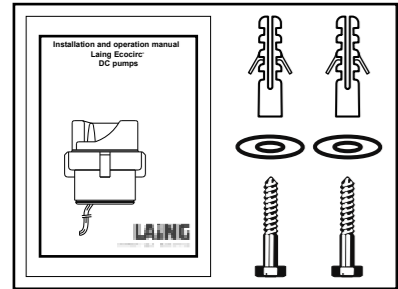

FV 70 TACOSOL ZR EDITION EU

	TB 95°C*	
	PB 8 bar	

* → Pump instructions

	TB 160°C	
	PB 8 bar	

FV 70
TACOSOL ZR EDITION EU