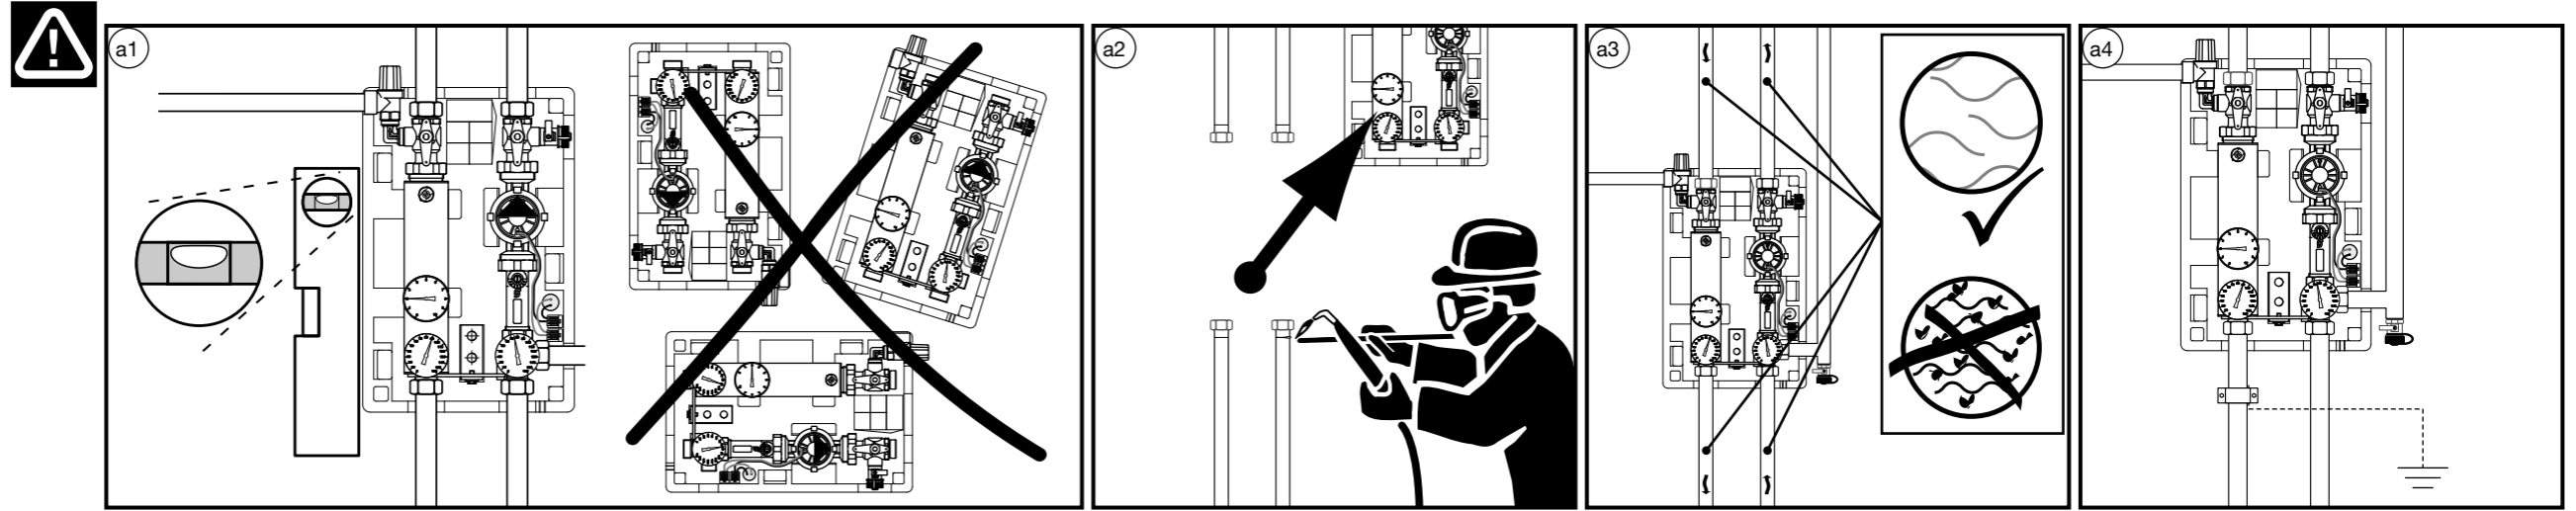

FV 70 TACOSOL ZR EDITION EU

	TB 95°C*	
	PB 8 bar	

* → Pump instructions

	TB 160°C	
	PB 8 bar	

FV 70
TACOSOL ZR EDITION EU