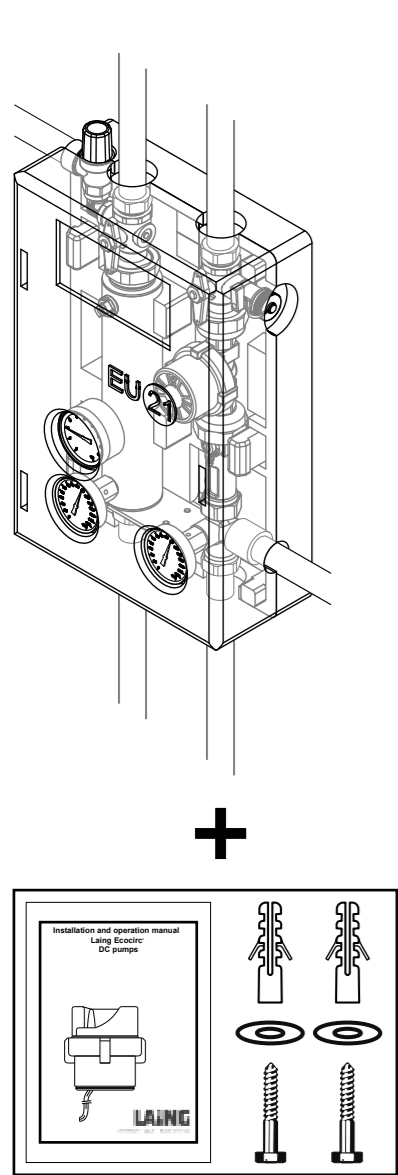

FV 70 TACOSOL ZR EDITION EU

	TB 95°C*	
	PB 8 bar	

* → Pump instructions

	TB 160°C	
	PB 8 bar	

FV 70
TACOSOL ZR EDITION EU