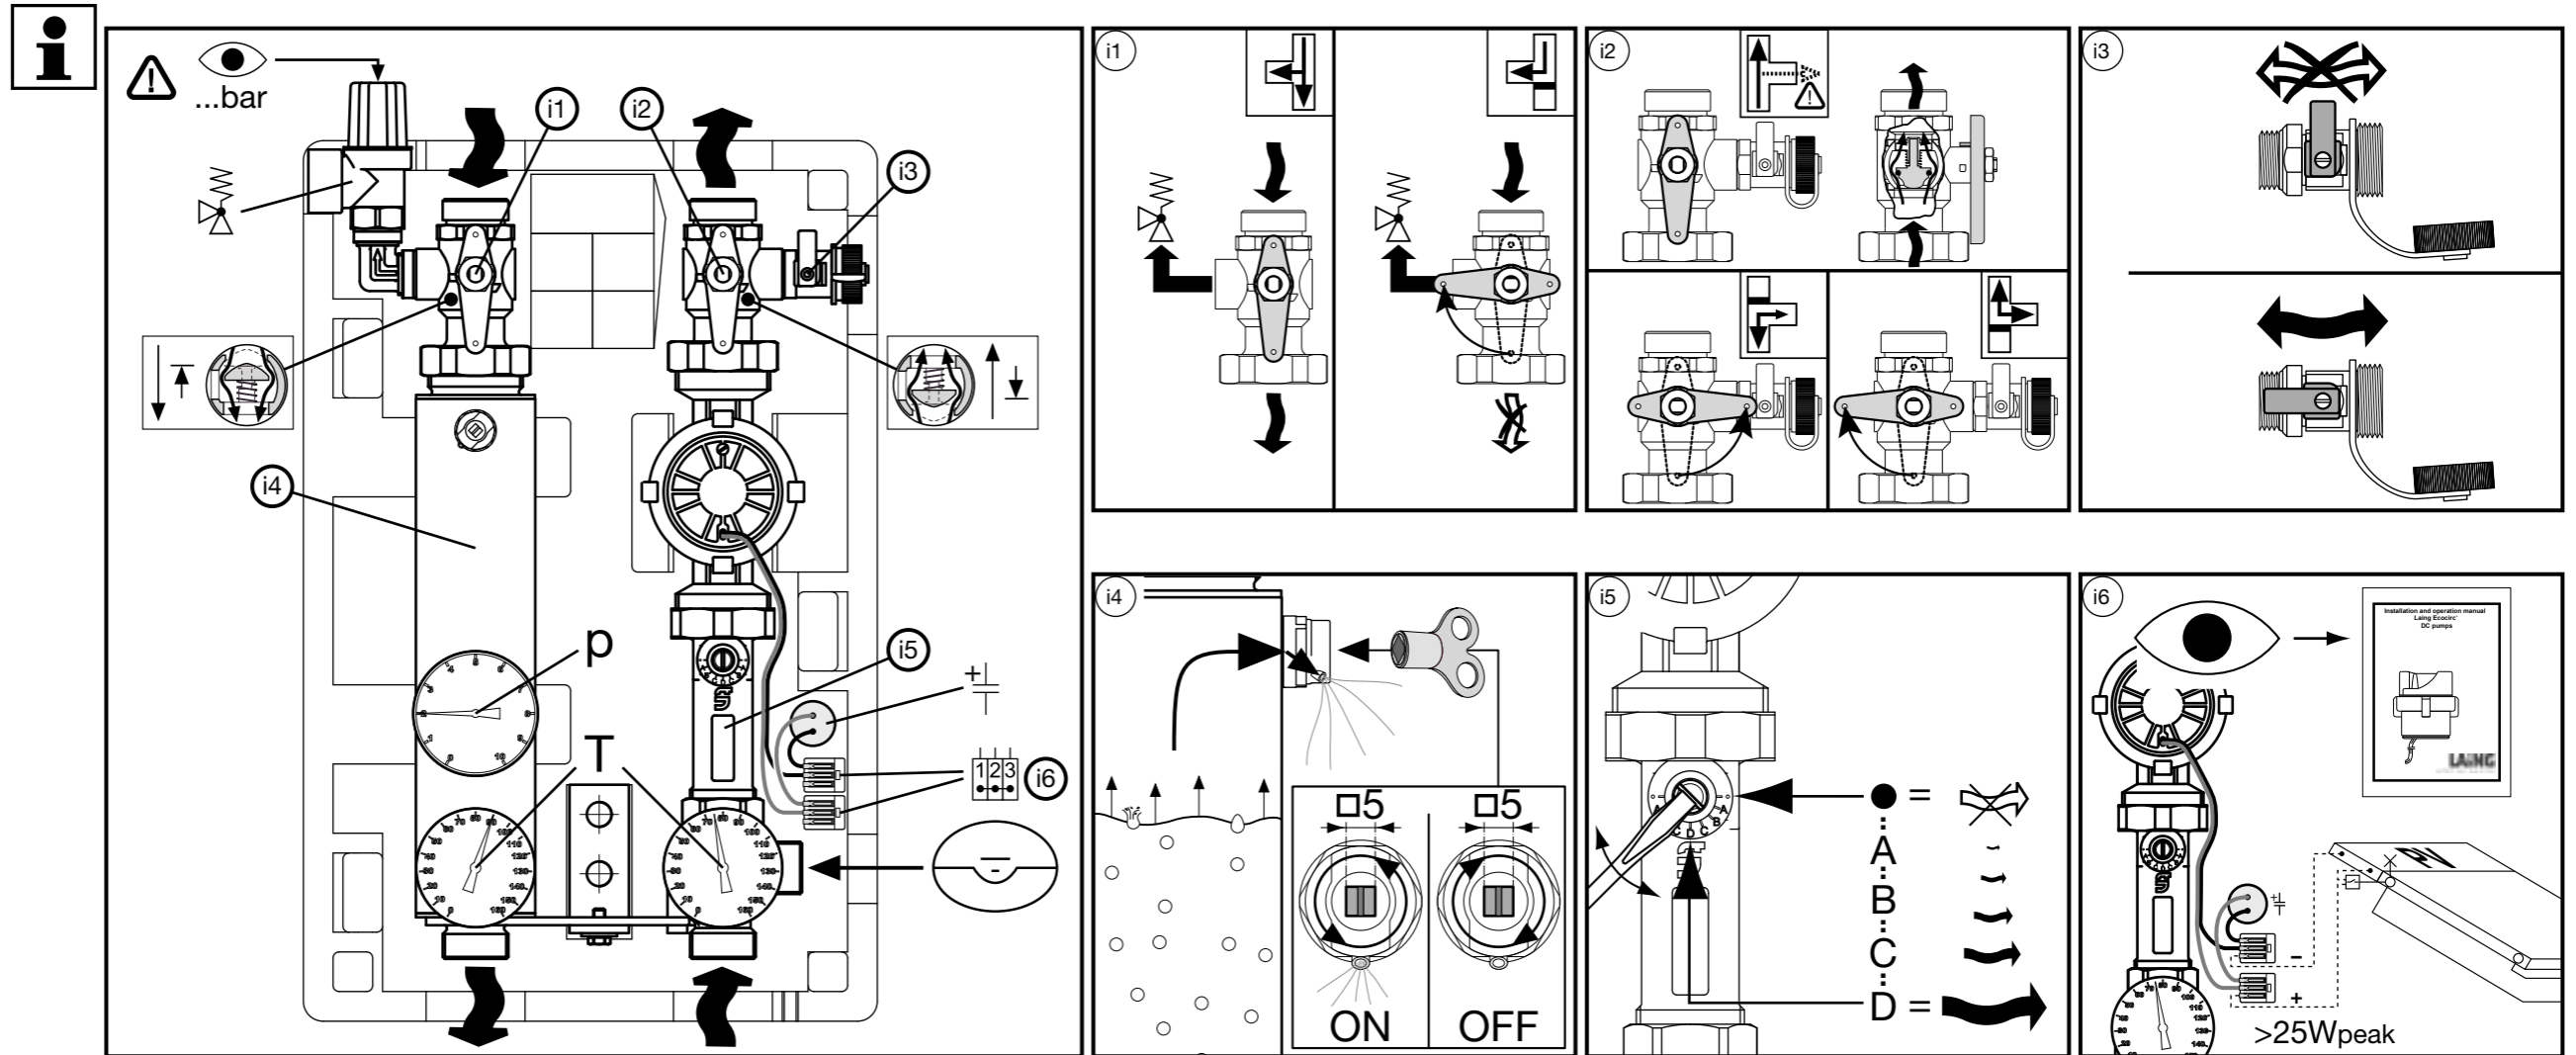

FV 70 TACOSOL ZR EDITION EU

	TB 95°C*	
	PB 8 bar	

* → Pump instructions

	TB 160°C	
	PB 8 bar	

FV 70
TACOSOL ZR EDITION EU